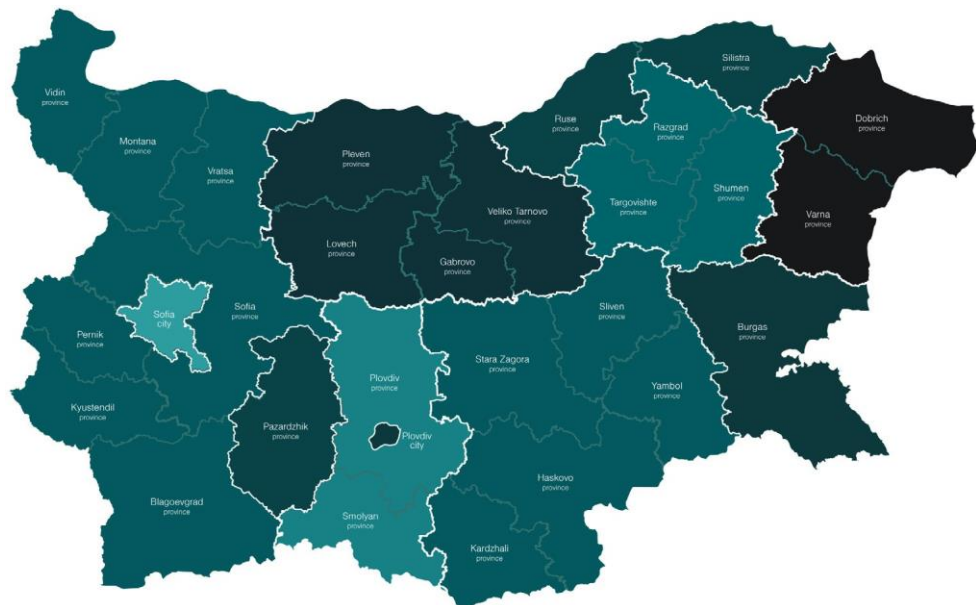

Delivery and Returns

We strive to offer an unbeatable service and deliver our products safely and cost-effectively. Our main focus is serving our customers' needs with a combination of great design, quality products, value for money, respect for the environment and outstanding service. Please read our Delivery terms and details before you complete your order. If you have any questions, we advise that you contact us at 080019889 and speak with one of our customer service associates.

Delivery rates:

The delivery is performed by a third-party delivery service provider.

All orders under 20 kg are shipped by courier with door-to-door delivery service.

All orders over 20 kg are shipped by transport company with delivery to building address service.

All orders are processed within 72 hours from the day following the day on which the order is confirmed and given to the courier or transport company for delivery. After the ordered goods are given to courier or transport company for delivery, we will send you a tracking number, which will allow you to check on their website for recent status.

The delivery price is not included in the price of the goods. The transport and delivery costs depend on the weight and volume of the ordered items, the delivery area and any additional services (delivery to apartment entrance, etc.).

The following delivery pricelist is applied.

All prices are in Bulgarian Lev (BGN) with included VAT.

1. Delivery of samples and small packages up to 20 kg.

Kilograms	0 - 1 kg.	1 - 2 kg.	2 - 3 kg.	3 - 5 kg.	6 – 10 kg.	10 – 20 kg.
Office Speedy: Zone 1 - Zone 11	6,90 BGN	7,90 BGN	9,50 BGN	10,50 BGN	13,70 BGN	21 BGN
Door-to-door: Zone 1 - Zone 11	8,50 BGN	10,00 BGN	10,50 BGN	16 BGN	19 BGN	26,50 BGN

2. Delivery to building address.

Kilograms	Price
up to 580 kg.	65 BGN
up to 780 kg.	94 BGN
up to 930 kg.	111 BGN
up to 1180 kg.	129 BGN
up to 1380 kg.	158 BGN
up to 1480 kg.	175 BGN
up to 1580 kg.	187 BGN
up to 1880 kg.	222 BGN

If the ordered flooring packs require placing on wooden pallets, and you select "Delivery to building address" you will have to unload the goods by yourself.

3. Delivery to apartment entrance.

If you need assistance by us for delivering the goods to your apartment, this is additionally paid handling service, which you can request by selecting "Delivery to apartment entrance".

Kilograms	Price
20 - 50 kg.	45 BGN
50 - 80 kg.	65 BGN
80 - 180 kg.	85 BGN
180 - 280 kg.	105 BGN
280 - 380 kg.	125 BGN
380 - 480 kg.	145 BGN
480 - 580 kg.	165 BGN
580 - 680 kg.	185 BGN
680 - 780 kg.	210 BGN
780 - 880 kg.	235 BGN
880 - 980 kg.	265 BGN
980 - 1080 kg.	286 BGN
1080 - 1180 kg.	315 BGN
1180 - 1280 kg.	347 BGN
1280 - 1380 kg.	382 BGN
1380 - 1480 kg.	410 BGN